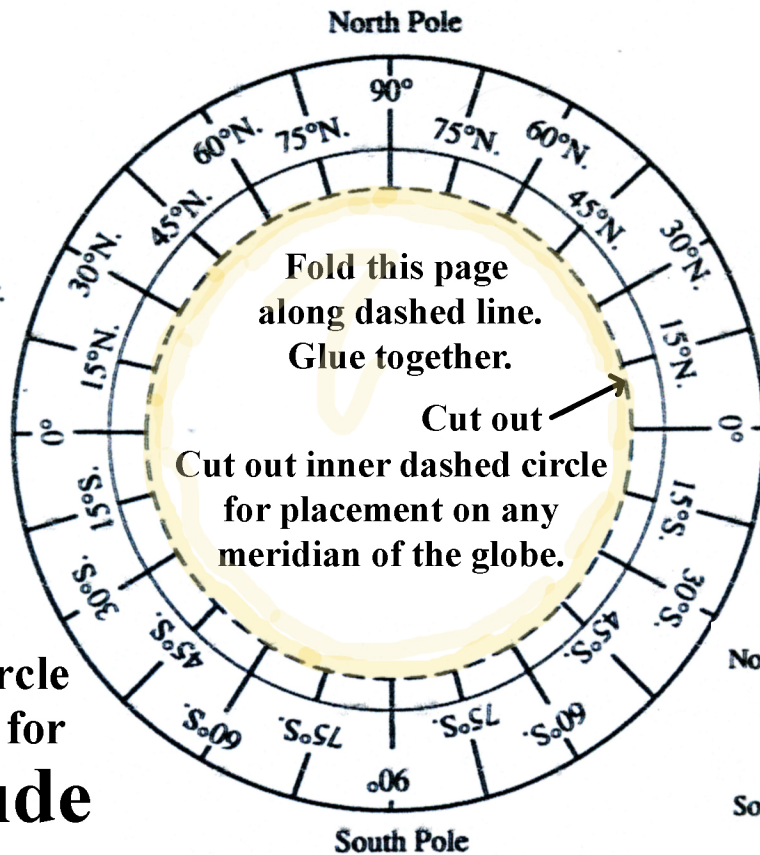

Scale indicates degrees of latitude from the equator.

Equator

Great-Circle indicator for Latitude

To use this side of the Great-Circle Indicator, hold vertical and align on any meridian.

Equator

Fold along dashed line so printed side is out.

Great -Circle indicator for Longitude

Scale indicates degrees of longitude at the equator.

Western Hemisphere

Position Great-circle Indicator on equator.

Longitude west of Greenwich

North Pole

To use this side of the Great-Circle Indicator, hold horizontal and align on equator.

Eastern Hemisphere

Alphalandforms.com

Longitude east of Greenwich