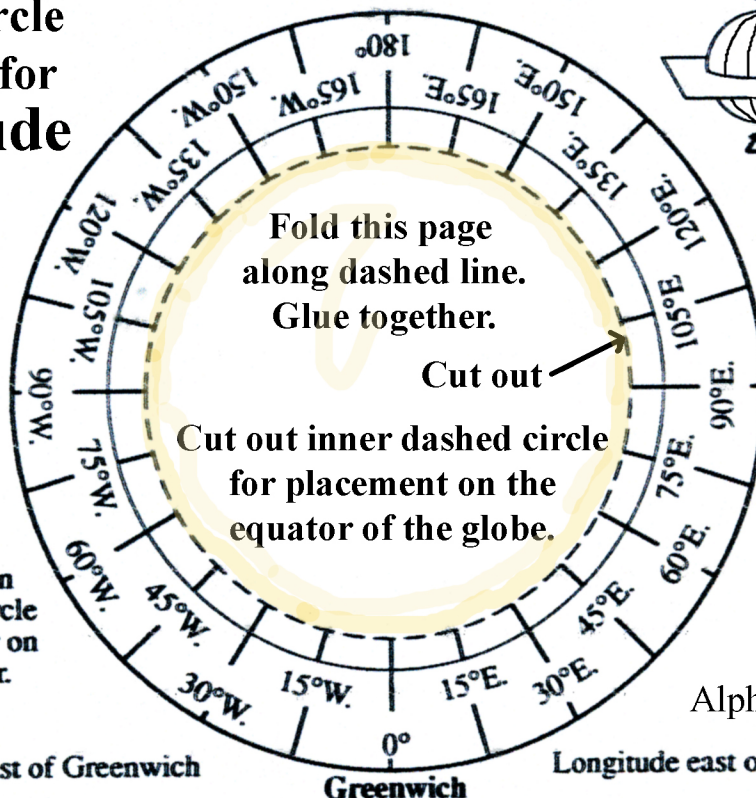

Scale indicates degrees of latitude from the equator.

Equator

Great-Circle indicator for Latitude

To use this side of the Great-Circle Indicator, hold vertical and align on any meridian.

Equator

Fold along dashed line so printed side is out.

Great -Circle indicator for Longitude

Scale indicates degrees of longitude at the equator.

Western Hemisphere

Position Great-circle Indicator on equator.

Longitude west of Greenwich

North Pole

To use this side of the Great-Circle Indicator, hold horizontal and align on equator.