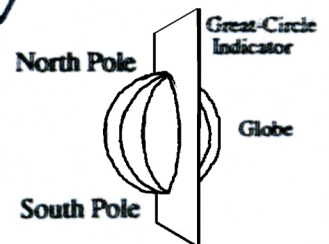

Scale indicates degrees of latitude from the equator.

Equator

Great-Circle indicator for Latitude

To use this side of the Great-Circle Indicator, hold vertical and align on any meridian.

Equator

Fold along dashed line so printed side is out.

Great -Circle indicator for Longitude

Scale indicates degrees of longitude at the equator.

Western Hemisphere

Position Great-circle Indicator on equator.

Longitude west of Greenwich

North Pole

To use this side of the Great-Circle Indicator, hold horizontal and align on equator.